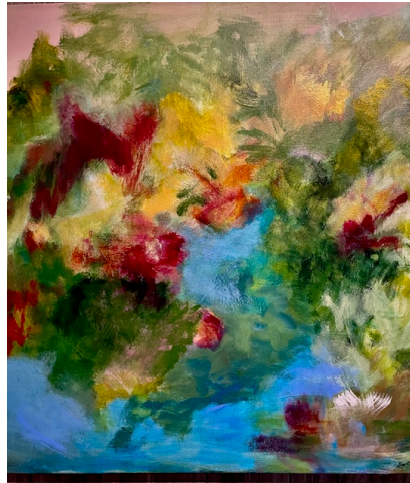

**ORGANIC
IMPRESSIONS:
Nature's Palette
Unveiled**

*The art of
Elaine Dalto*

**Opening Reception
Sunday, July 7, 2024 | 2:30 PM**

Mahwah artist Elaine Dalto studied at the Art Students League in New York and has exhibited at several area galleries. Her acrylic-on-canvas paintings are inspired by the natural world. She uses bright, cheerful hues suggestive of grass, flowers, ocean and sky.